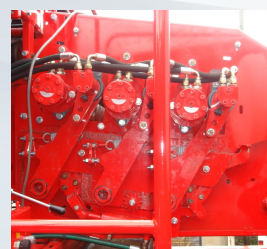

## FEATURES

- Very effective cleaning
- Widths to suit existing machinery
- Deformable rollers
- Flute height available from 8mm to 20mm
- Replace one segment at a time
- Retrofit service, fit in your existing machine or line
- Electric / hydraulic controls
- Variable speed & height adjustment of the clod roller

## Extra cleaning built into your harvester or intake

The Niagri Easy Cleaner has been designed to clean a wide range of root crops. Fitting the unit into an existing machine, such as a grader or harvester can dramatically increase the cleaning capacity of your existing machine.

The unit has a series of extraction rollers. Each pair consists of deformable segmented fluted rollers. The smaller clod roller is sprung loaded to extract large misshaped objects.

The operator can easily adjust the clod roller height and rotation from a central control box. The unit can be used on a wide range of crops.