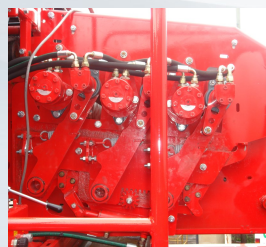

## FEATURES

- Very effective cleaning
- Widths to suit existing machinery
- Deformable rollers
- Flute height available from 8mm to 20mm
- Replace one segment at a time
- Retrofit service, fit in your existing machine or line
- Electric / hydraulic controls
- Variable speed & height adjustment of the clod roller

## Extra cleaning built into your harvester or intake

The Niagri Easy Cleaner has been designed to clean a wide range of root crops. Fitting the unit into an existing machine, such as a grader or harvester can dramatically increase the cleaning capacity of your existing machine.

The unit has a series of extraction rollers. Each pair consists of deformable segmented fluted rollers. The smaller clod roller is sprung loaded to extract large misshaped objects.

The operator can easily adjust the clod roller height and rotation from a central control box. The unit can be used on a wide range of crops.